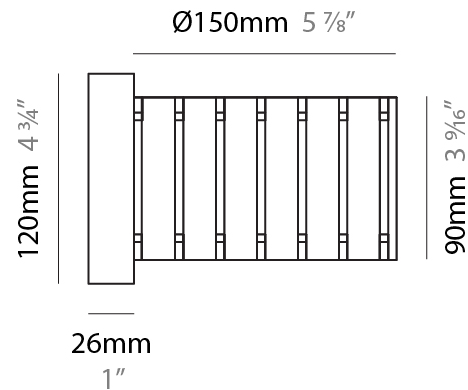

PROJECT	_____
TYPE	_____
SPECIFIER	_____
QUANTITY	_____
DATE	_____

LUZ OCULTA WOOD SURFACE

D53031- _____ - _____
base number   Finish   Finish
                         Options   Options

1. To build a product code in our configurator select the specify button on the base model # product page
2. To build a manual product code on this datasheet choose from the options listed below in blue font and add the suffix to the base model #

GENERAL

Series: Luz Oculta
Subseries: Luz Oculta Wood
Brand: Fambuena
Division: Design
Mounting Type: Surface
Mounting Location: Wall
Subcategory: Ambient

PHYSICAL

Shape: Cylinder
Diameter (mm): 150
Diameter (in): 5 7/8
Height (mm): 90
Height (in): 3 9/16
Light Distribution: Direct / Indirect
Fixture Finish: [DOW](#) / [NAT](#)
Holder Finish: BRA / BRZ
Fixture Material: Metal / Wood

ELECTRICAL

Number of Lamps: 1
Lamp Type: LED Retrofit
Lamp Shape: T4
Bulb Included: Bulb Not Included
Max. Wattage Per Lamp (W): 3
Lamp Base: G9
Input Voltage (V): 120

LED

OPTICAL

RATINGS AND CERTIFICATIONS

Certified By: Certified for North American Standards
IP rating: IP20