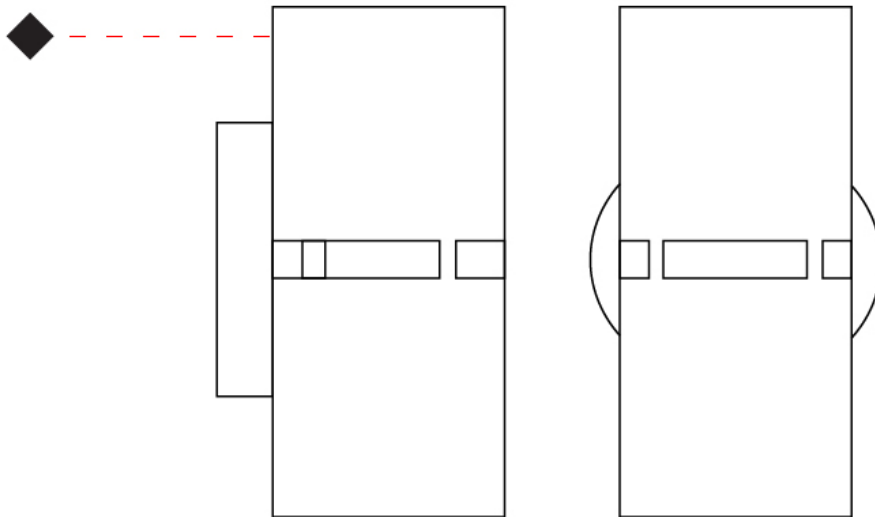

LUZ OCULTA METAL SURFACE

D53028-

PROJECT

TYPE

SPECIFIER

QUANTITY

DATE

D